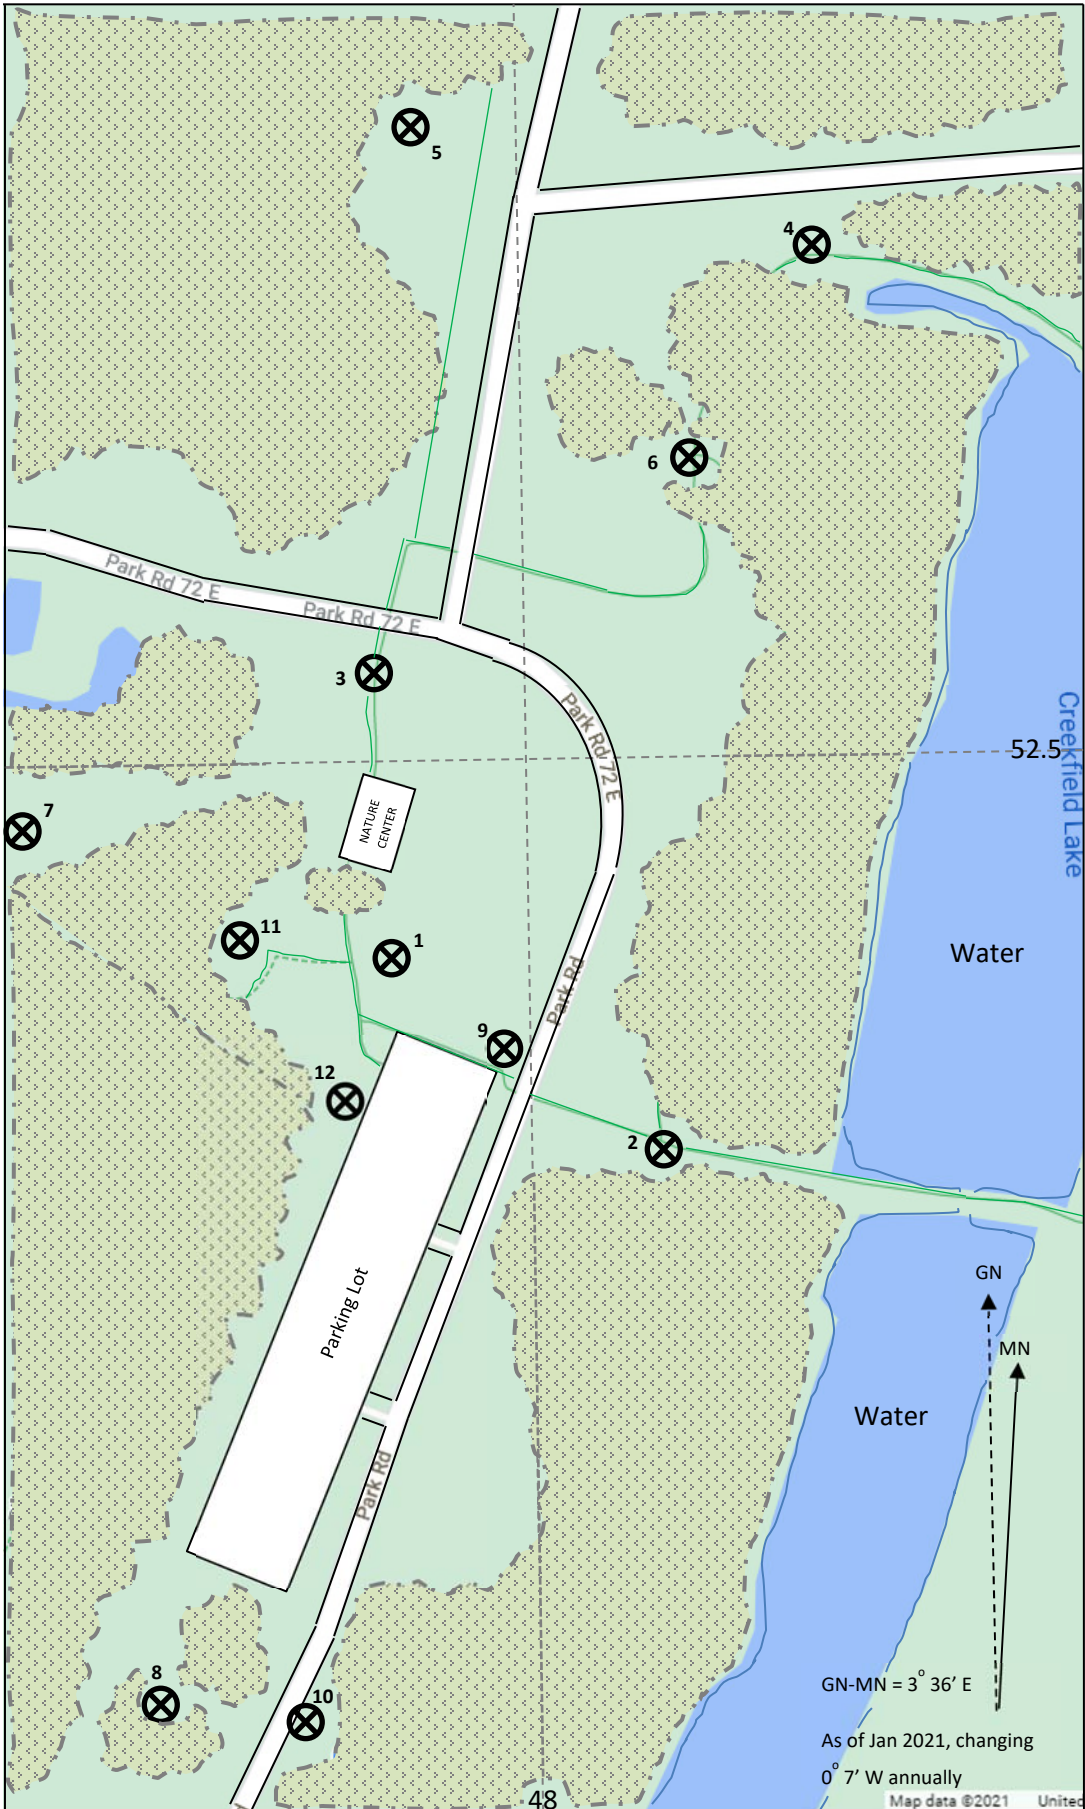

B BSP NATURE CENTER ORIENTEERING COURSE MAP – BEGINNER
 Created by D Feeney 2021

0m 50m 100m 200m